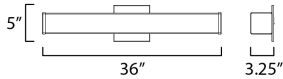

**PRODUCT DESCRIPTION**

Squares of Satin White glass are supported by flat Polished Chrome end caps with an extruded aluminum frame. Housed on the backside of the LED vanity light is a device to select from 5 color temperatures: 2700k-3000k-3500k-4000k-5000k. A dual mounting backplate allows for the fixture to seamlessly install to a switch box making the glass appear as if floating on the wall. An additional mounting bracket and cover plate is included in the packaging to accommodate larger junction boxes. Enhancing these features with a range voltage 120-277V input, makes this heavy hitting note land squarely into specification requests as well as the home improvement do-it-yourselfer.

**MEASUREMENTS**

DIMENSION : 36" L 5" H x 3.25" Ext  
 BACK PLATE : 5" W x 5" H x 2.25" HCO  
 HANGING WEIGHT : 5.7 lb

**LAMPING**

INPUT VOLTAGE : 120-277V  
 LUMENS : 2,400 Rated (1,930 Del.)  
 BULB : 1 x 35W LED PCB Integrated , 35W Total  
 BULB INCLUDED : (Integrated)  
 DIMMABLE : ELV or Triac  
 CRI : 90 CRI  
 COLOR\_TEMP : 27-30-35-40-50K  
 LIGHTING\_DIRECTION : Omni